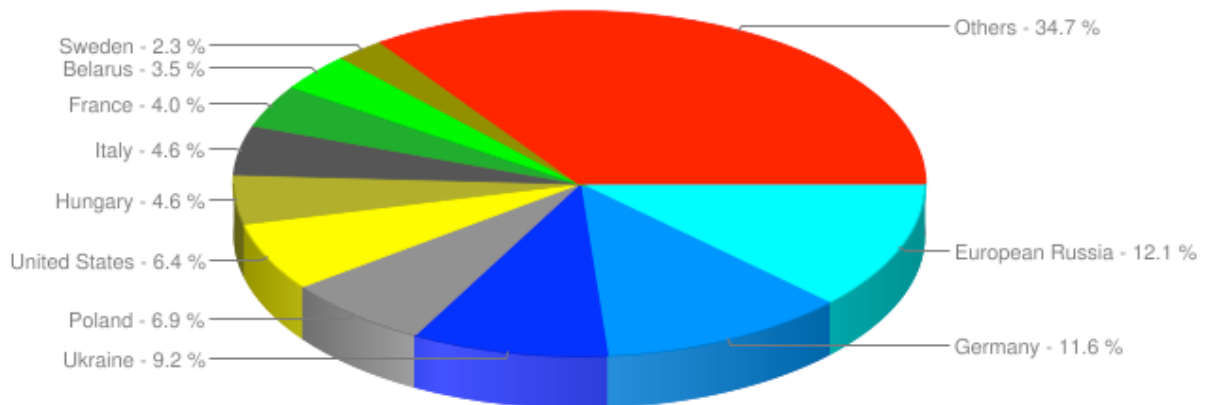

2011 CQ-WPX-RTTY ED1R - Continents - 80 m (173 Qs)

Statistics