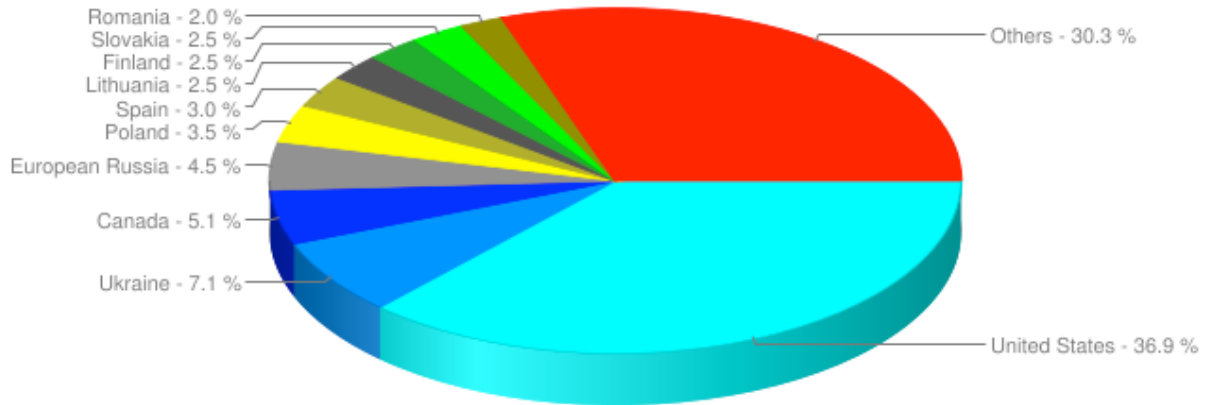

2011 CQ-WPX-RTTY ED1R - Continents - 15 m (198 Qs)

Statistics